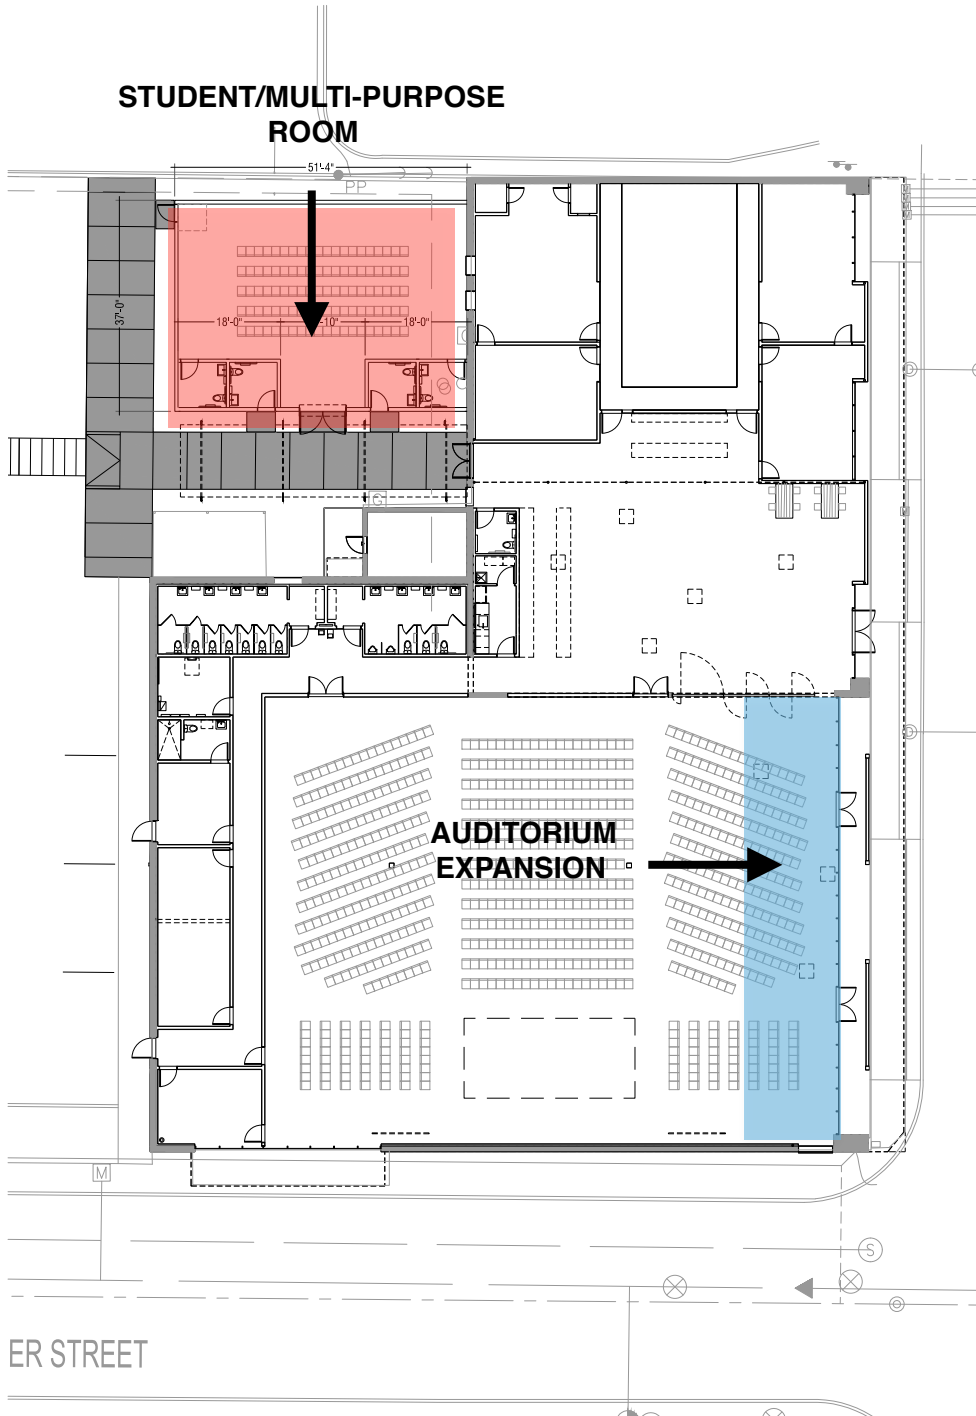

**STUDENT/MULTI-PURPOSE
ROOM**

ER STREET

newcity

FLOOR PLAN N 1/16" = 1'-0"